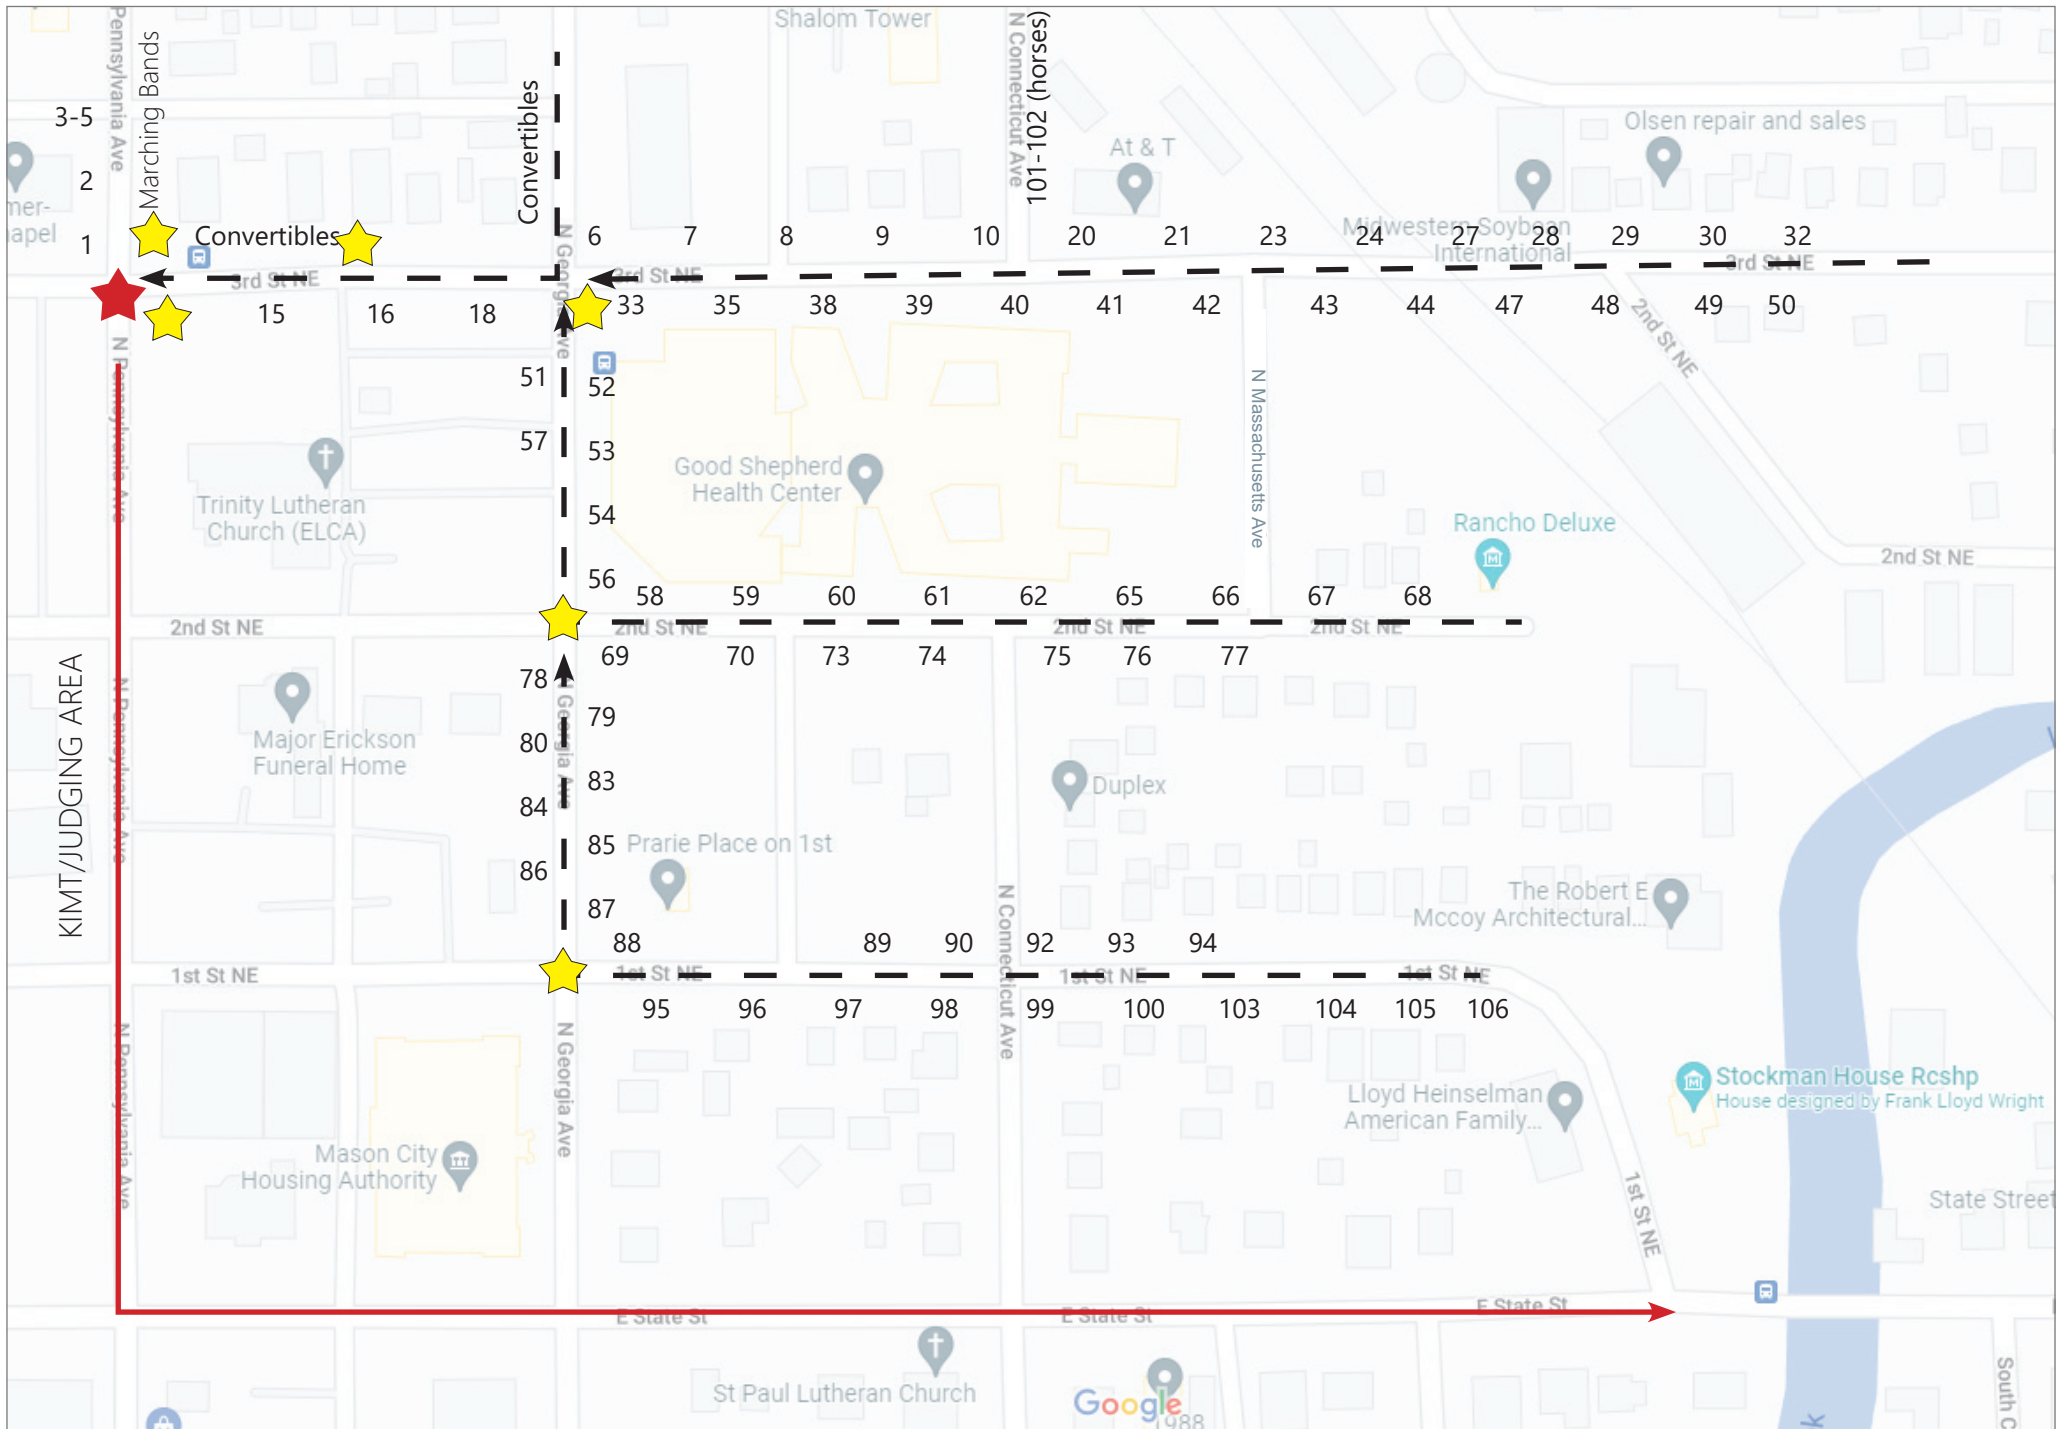

★ PARADE START

★ STAFF MEMBER/VOLUNTEER

KIMT/JUDGING AREA

Pennsylvania Ave  
N Pennsylvania Ave  
N Pennsylvania Ave  
N Pennsylvania Ave

Marching Bands

Convertibles

Convertibles

101-102 (horses)

3-5  
2  
1

15

16

18

51

57

53

54